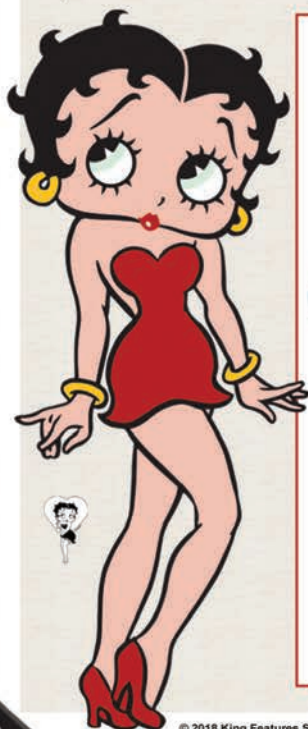

Today animation's first leading lady remains a glamorous icon. Over 80 years after her film debut. We proudly present to you our wonderful line of Betty Boop products.

Black Glitter

Height: 12.5cm  
Width: 20.5cm  
Depth: 8cm

340194  
'Lying Down'

340202

'Lying Down'

Height: 12.5cm  
Width: 20.5cm  
Depth: 8cm

Purple Glitter

Height: 21cm  
Width: 28cm  
Depth: 12cm

399088  
'Large Lying Down'

Height: 11.5cm  
Width: 17cm  
Depth: 7.5cm