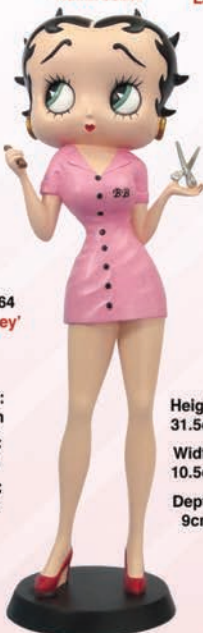

Height: 31cm  
Width: 29cm  
Depth: 17cm

UK  
Flag

338104  
'On  
Scooter'

399061  
'On  
Motorbike'

Height: 26cm  
Width: 32cm  
Depth: 12cm

Height: 23cm  
Width: 14cm  
Depth: 13.5cm

399058  
'Fitting  
Shoes'

# Betty Boop™

338048  
'Diner  
Waitress'

Height: 31.5cm  
Width: 13cm  
Depth: 10cm

Height: 18cm  
Width: 14.5cm  
Depth: 8cm

399062  
'Police  
Leg  
Up'

Height:  
19cm  
Width:  
18cm  
Depth:  
9cm

399070  
'Nurse  
Sitting'

340158  
'Hairdresser'

340161  
'Police  
Lady'

340164  
'Hockey'

Height:  
31.5cm  
Width:  
13cm  
Depth:  
10cm

Height:  
31.5cm  
Width:  
10.5cm  
Depth:  
9cm

Height: 31cm  
Width: 9cm  
Depth: 9cm

399059  
'Nurse'