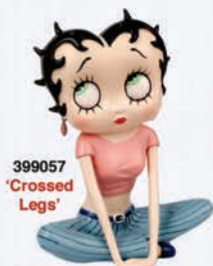

Height: 17.5cm  
Width: 13cm  
Depth: 8cm

340160  
'Leg Up'

Height: 32cm  
Width: 28cm  
Depth: 12cm

399086  
'Large  
'Leg Up'

399071  
'Demure'

Height: 16cm  
Width: 21cm  
Depth: 8cm

Height: 16cm  
Width: 21cm  
Depth: 8cm

Blue Glitter

399092  
'Demure'

Black Glitter

Height: 29cm  
Width: 39cm  
Depth: 13cm

399085  
'Large  
'Demure'

NEW For Feb 2018

# Betty Boop™

Height: 30cm  
Width: 27cm  
Depth: 15cm

399084  
'Large  
Crossed  
Legs'

399057  
'Crossed  
Legs'

Height: 16.5cm  
Width: 13.5cm  
Depth: 8cm

Height: 32cm  
Width: 13cm  
Depth: 11cm

338095  
'On Chair'